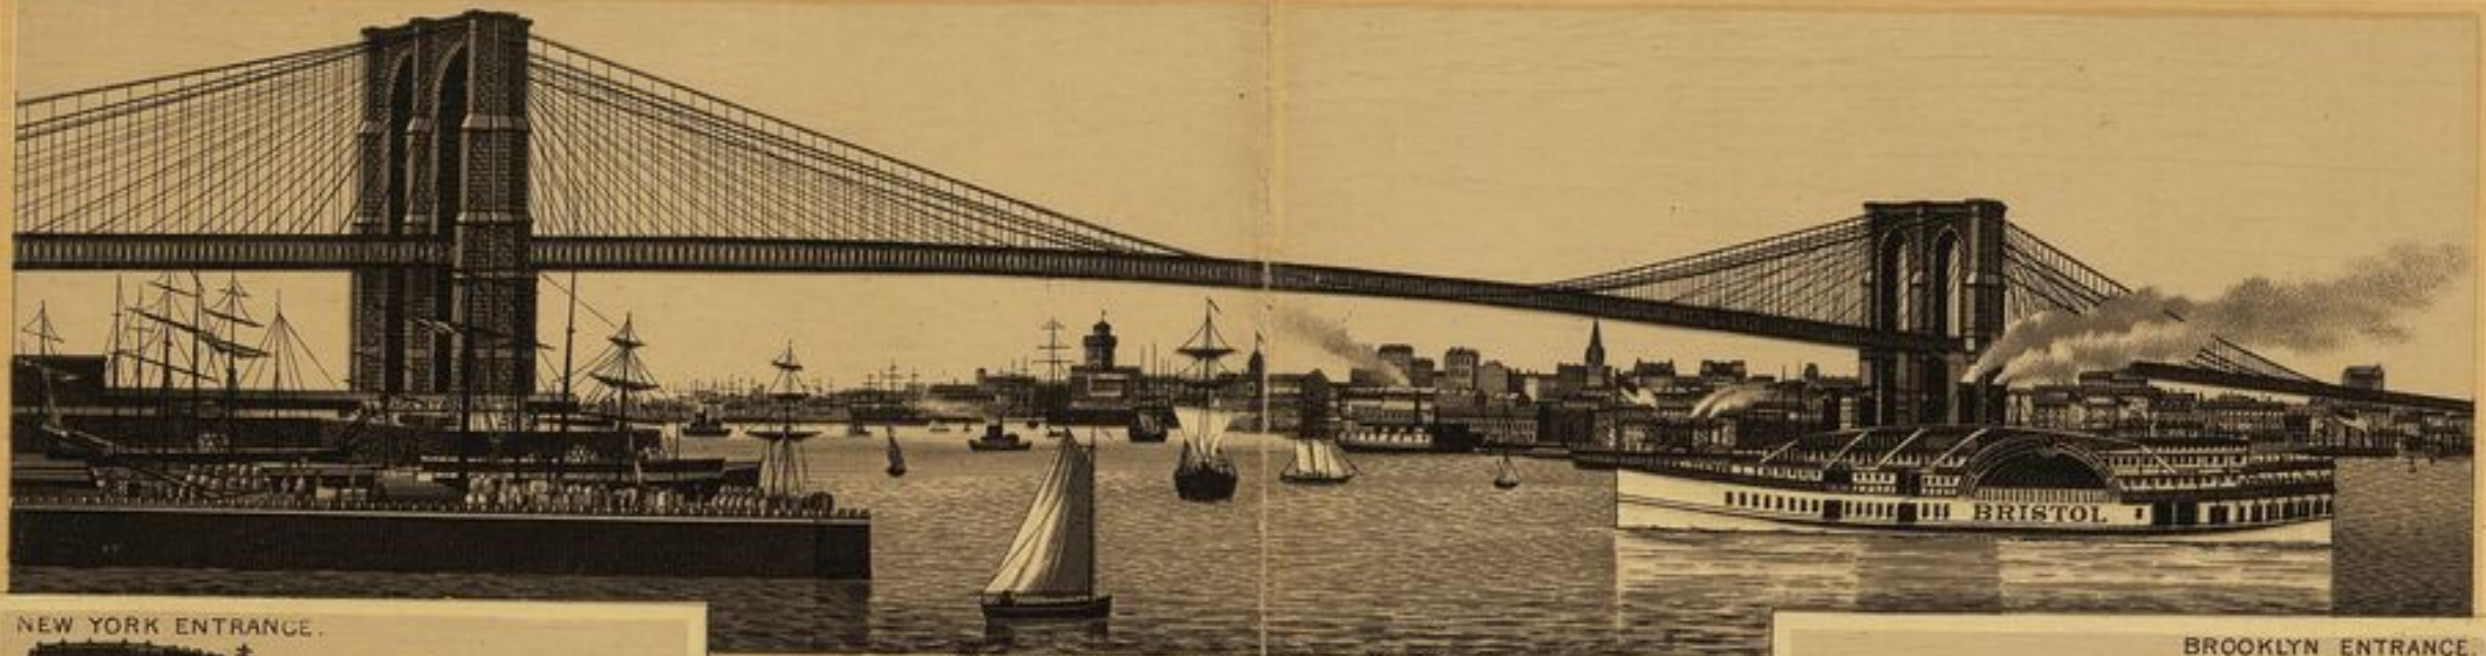

NEW YORK BAY, FROM FORT WADSWORTH, STATEN ISLAND

SOUTH FERRY & ELEVATED RAILROAD STATION

BOSTON STEAMBOATS

BARTHOLDI STATUE OF LIBERTY (BEDLOES ISLAND)

EMIGRANTS, ON BOARD A EUROPEAN STEAMER

THE BRIDGE, SEEN FROM THE BROOKLYN SHORE.