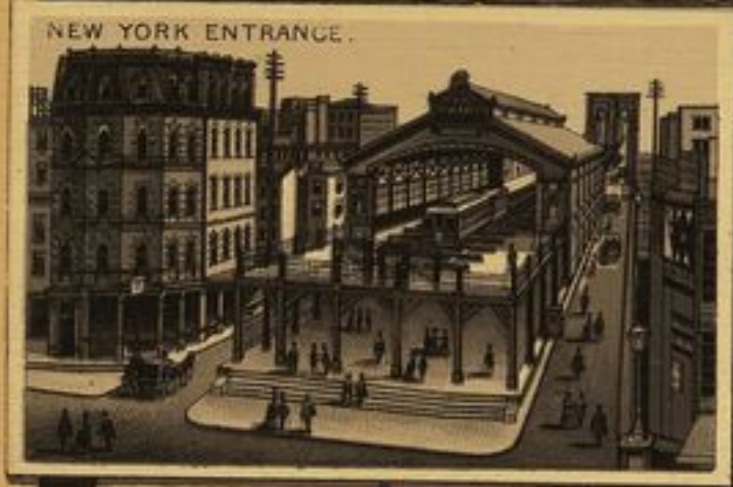

NEW YORK BAY, FROM FORT WADSWORTH, STATEN ISLAND

SOUTH FERRY & ELEVATED RAILROAD STATION

BOSTON STEAMBOATS

BARTHOLDI STATUE OF LIBERTY (BEDLOES ISLAND)

EMIGRANTS, ON BOARD A EUROPEAN STEAMER

THE BRIDGE, SEEN FROM THE BROOKLYN SHORE.