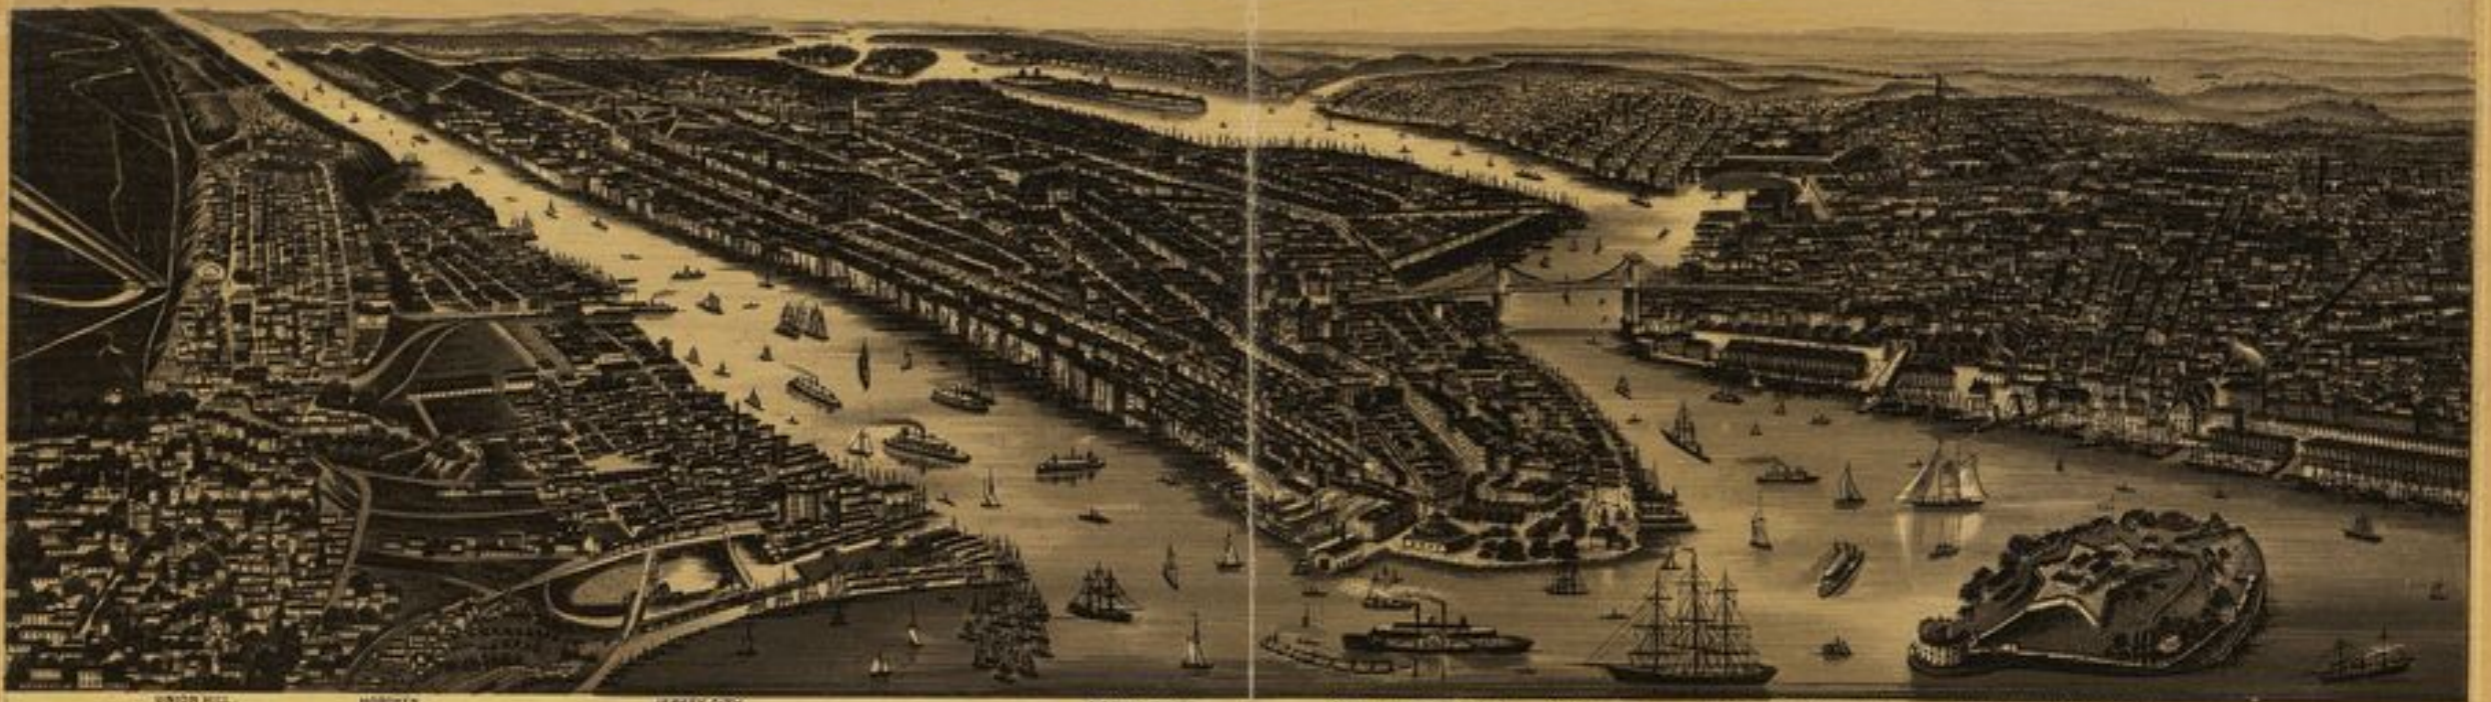

NEW YORK

HIGH BRIDGE
SPUYTEN DUYVEL

MORRISANIA, LONG ISLAND SOUND,
ROTT HAVEN, KANDALES ISLAND, WARDS ISLAND, HELL GATE,
ASTORIA, BLACKWELLS ISLAND, LONG ISLAND CITY

GREENPOINT

BROOKLYN E.D.

NAVY YARD

LONG ISLAND

UNION HILL,
JERSEY CITY HEIGHTS

HOBOKEN,
COMMUNIFAW

JERSEY CITY

NORTH RIVER,
NEW-YORK AND VICINITY

CASTLE GARDEN BATTERY

SOUTH FERRY

BROOKLYN, EAST RIVER

FORT WILLIAM, GOVERNOR'S ISLAND

NEW YORK BAY, FROM FORT WADSWORTH, STATEN ISLAND

SOUTH FERRY & ELEVATED RAILROAD STATION

BOSTON STEAMBOATS

BARTHOLDI STATUE OF LIBERTY (BEDLOES ISLAND)

EMIGRANTS, ON BOARD A EUROPEAN STEAMER

THE BRIDGE, SEEN FROM THE BROOKLYN SHORE.